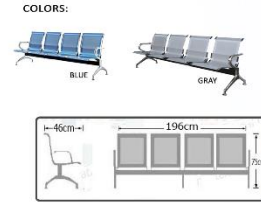

**Php 5,000**  
**CD-905**

COLOR: Pink Green

**Php 2,200**  
**C-BC75**

COLORS:  
RED BLACK

**FT-PR150** 78 x 156 x 70 cm **Php 2,950**  
**FT-PR180** 75 x 180 x 75 cm **Php 3,400**

**Php 1,750**  
**JL-59 TABLE**

SIZE:  
(60x60x69 CM)

**Php 1,750**  
**JL-73 TABLE**

COLOR:  
ALUMINUM BLUE  
BLACK RED

**STC-P915**  
**COFFEE CHAIR**  
**Php 1,700**

**Php 1,200**  
**ALC-50 CHAIR**

**CFT-R80**  
**COFFEE TABLE**  
**Php 4,500**

DIMENSION:  
TABLE: 78xCM  
HEIGHT: 74.5CM

COLOR:  
(045) (052)

**Php 5,850**  
**DT-P112**  
**COFFEE TABLE**

**Php 1,600**  
**DC-P913**  
**COFFEE CHAIR**

# GANG CHAIR

..... GC/SS-A20  
4 Seater  
**GC/SS-A25**  
..... GC/SS-A25  
5 Seater  
**Php 15,200**

*Also available for 3, 4 and 5 Seater:*  
\*ARM REST PER SEAT

\*with Cushion  
Back & Seat  
**Php 450**