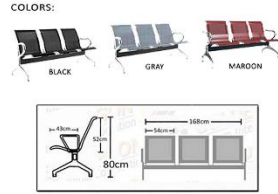

SIZE:  
(60x60x69 CM)

**Php 1,750**  
**JL-73 TABLE**

COLOR:  
ALUMINUM BLUE  
BLACK RED

**STC-P915**  
**COFFEE CHAIR**  
**Php 1,700**

**Php 1,200**  
**ALC-50 CHAIR**

**CFT-R80**  
**COFFEE TABLE**  
**Php 4,500**

DIMENSION:  
TABLE: 78xCM  
HEIGHT: 74.5CM

COLOR:  
(045) (052)

**Php 5,850**  
**DT-P112**  
**COFFEE TABLE**

**Php 1,600**  
**DC-P913**  
**COFFEE CHAIR**

# GANG CHAIR

..... GC/SS-A20  
4 Seater  
**GC/SS-A25**  
..... GC/SS-A25  
5 Seater  
**Php 15,200**

*Also available for 3, 4 and 5 Seater:*  
\*ARM REST PER SEAT

\*with Cushion  
Back & Seat  
**Php 450**