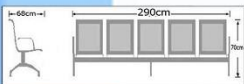

DIMENSION:  
TABLE: 78xCM  
HEIGHT: 74.5CM

COLOR:  
(045) (052)

**Php 5,850**  
**DT-P112**  
**COFFEE TABLE**

**Php 1,600**  
**DC-P913**  
**COFFEE CHAIR**

# GANG CHAIR

..... GC/SS-A20  
4 Seater  
**GC/SS-A25**  
..... GC/SS-A25  
5 Seater  
**Php 15,200**

*Also available for 3, 4 and 5 Seater:*  
\*ARM REST PER SEAT

\*with Cushion  
Back & Seat  
**Php 450**