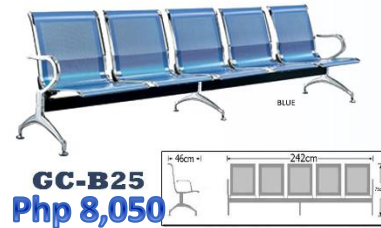

SIZE:  
(60x60x69 CM)

**Php 1,750**  
**JL-73 TABLE**

COLOR:  
ALUMINUM BLUE  
BLACK RED

**STC-P915**  
**COFFEE CHAIR**  
**Php 1,700**

**Php 1,200**  
**ALC-50 CHAIR**

**CFT-R80**  
**COFFEE TABLE**  
**Php 4,500**

DIMENSION:  
TABLE: 78xCM  
HEIGHT: 74.5CM

COLOR:  
(045) (052)

**Php 5,850**  
**DT-P112**  
**COFFEE TABLE**

**Php 1,600**  
**DC-P913**  
**COFFEE CHAIR**

# GANG CHAIR

..... GC/SS-A20  
4 Seater  
**GC/SS-A25**  
..... GC/SS-A25  
5 Seater  
**Php 15,200**

*Also available for 3, 4 and 5 Seater:*  
\*ARM REST PER SEAT

\*with Cushion  
Back & Seat  
**Php 450**