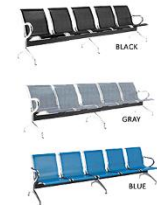

SIZE:  
(60x60x69 CM)

**Php 1,750**  
**JL-73 TABLE**

COLOR:  
ALUMINUM BLUE  
BLACK RED

**STC-P915**  
**COFFEE CHAIR**  
**Php 1,700**

**Php 1,200**  
**ALC-50 CHAIR**

**CFT-R80**  
**COFFEE TABLE**  
**Php 4,500**

DIMENSION:  
TABLE: 78xCM  
HEIGHT: 74.5CM

COLOR:  
(045) (052)

**Php 5,850**  
**DT-P112**  
**COFFEE TABLE**

**Php 1,600**  
**DC-P913**  
**COFFEE CHAIR**

# GANG CHAIR

..... GC/SS-A20  
4 Seater  
**GC/SS-A25**  
..... GC/SS-A25  
5 Seater  
**Php 15,200**

*Also available for 3, 4 and 5 Seater:*  
\*ARM REST PER SEAT

\*with Cushion  
Back & Seat  
**Php 450**