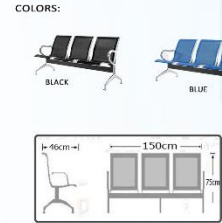

**Php 5,000**  
**CD-905**

COLOR: Pink Green

**Php 2,200**  
**C-BC75**

COLORS:  
RED BLACK

**FT-PR150** 78 x 156 x 70 cm **Php 2,950**  
**FT-PR180** 75 x 180 x 75 cm **Php 3,400**

**Php 1,750**  
**JL-59 TABLE**

SIZE:  
(60x60x69 CM)

**Php 1,750**  
**JL-73 TABLE**

COLOR:  
ALUMINUM BLUE  
BLACK RED

**STC-P915**  
**COFFEE CHAIR**  
**Php 1,700**

**Php 1,200**  
**ALC-50 CHAIR**

**CFT-R80**  
**COFFEE TABLE**  
**Php 4,500**

DIMENSION:  
TABLE: 78xCM  
HEIGHT: 74.5CM

COLOR:  
(045) (052)

**Php 5,850**  
**DT-P112**  
**COFFEE TABLE**

**Php 1,600**  
**DC-P913**  
**COFFEE CHAIR**

# GANG CHAIR

..... GC/SS-A20  
4 Seater  
**GC/SS-A25**  
..... GC/SS-A25  
5 Seater  
**Php 15,200**

*Also available for 3, 4 and 5 Seater:*  
\*ARM REST PER SEAT

\*with Cushion  
Back & Seat  
**Php 450**