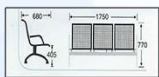

SIZE:  
(60x60x69 CM)

**Php 1,750**  
**JL-73 TABLE**

COLOR:  
ALUMINUM BLUE  
BLACK RED

**STC-P915**  
**COFFEE CHAIR**  
**Php 1,700**

**Php 1,200**  
**ALC-50 CHAIR**

**CFT-R80**  
**COFFEE TABLE**  
**Php 4,500**

DIMENSION:  
TABLE: 78xCM  
HEIGHT: 74.5CM

COLOR:  
(045) (052)

**Php 5,850**  
**DT-P112**  
**COFFEE TABLE**

**Php 1,600**  
**DC-P913**  
**COFFEE CHAIR**

# GANG CHAIR

..... GC/SS-A20  
4 Seater  
**GC/SS-A25**  
..... GC/SS-A25  
5 Seater  
**Php 15,200**

*Also available for 3, 4 and 5 Seater:*  
\*ARM REST PER SEAT

\*with Cushion  
Back & Seat  
**Php 450**