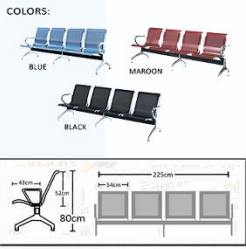

# TABLE & CHAIR

**Php 1,200**  
**FC-P25**  
46 x 86 x 40 cm

**Php 1,150**  
**FC-A12**  
42 x 82.5 x 36.5 cm

**Php 2,000**  
**C-BCB6**

COLORS:  
RED BLACK

**FT-PR120** 75 x 128 x 61 cm **Php 2,500**

**FT-PC120** 120 x 74 cm **Php 3,350**  
**FT-PC150** 153 x 75 cm **Php 5,200**  
**FT-PC180** 180 x 76 cm **Php 7,600**

SIZE:  
(60x60x69 CM)

**Php 1,750**  
**JL-73 TABLE**

COLOR:  
ALUMINUM BLUE  
BLACK RED

**STC-P915**  
**COFFEE CHAIR**  
**Php 1,700**

**Php 1,200**  
**ALC-50 CHAIR**

**CFT-R80**  
**COFFEE TABLE**  
**Php 4,500**

DIMENSION:  
TABLE: 78xCM  
HEIGHT: 74.5CM

COLOR:  
(045) (052)

**Php 5,850**  
**DT-P112**  
**COFFEE TABLE**

**Php 1,600**  
**DC-P913**  
**COFFEE CHAIR**

# GANG CHAIR

..... GC/SS-A20  
4 Seater  
**GC/SS-A25**  
..... GC/SS-A25  
5 Seater  
**Php 15,200**

*Also available for 3, 4 and 5 Seater:*  
\*ARM REST PER SEAT

\*with Cushion  
Back & Seat  
**Php 450**